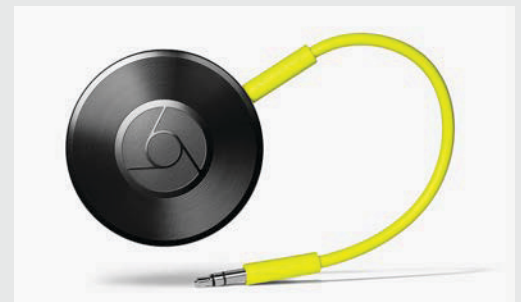

## 6.5" Wireless Bluetooth Speakers

RCA Plug in

**Product code:** SP65BT

Sold as a Pair

### Features and Specifications

- \* Slimline Magnetic Grills
- \* Class D Amplifier
- \* 120W Peak Power Handling
- \* Easy to Install
- \* Excellent Sound Reproduction

- \* 2 Speakers 1(Pair) 1 x Master(Active) 1 x Slave(Passive)
- \* Slimline Magnectic Paintable Grills
- \* 6.5" Carbon Fiber Kevlar Woven Woofer
- \* 0.75" Titanium Pivoting Tweeter
- \* Frequency Response 60Hz -20Khz
- \* Peak Power 120w
- \* RMS Power 60W (30W Master/30W Slave)
- \* Impedence (Ohm) 8
- \* Sensitivity (1W/1m) 90dB
- \* Amplifier Class D (Digital)
- \* Bluetooth V4.1
- \* Bluetooth Range >10m Line of sight free space
- \* ID Device Name BT Speaker
- \* RCA Inputs Left/Right Audio (Master only)
- \* Mono and Stereo Modes via switch (Master Only)
- \* Volume Switch 50/100% For Hotel Mode(Master Only)
- \* Power Input DC 24V/2.5A included
- \* Cutout Size 210mm
- \* Master Size ø225m x Height 95mm
- \* Slave Szie ø225m x Height 85mm

We recommend Google Chromecast Audio via RCA Plug in, for both Multi-room Audio and streaming music over WIFI

3.5mm to RCA Input adaptor supplied